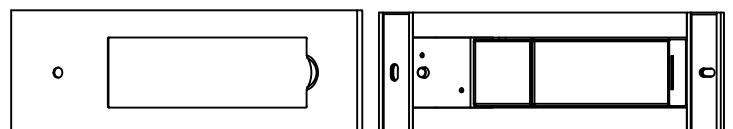

IP20

Inner Box:

Gross Weight: KGS

105*95*285(mm) 1pc

Net Weight: KGS

Outer Carton:

440*210*315(mm) 8pcs

Cable Length / Terminal Block:

Installation Instruction:

20CMx5.7CM Hole On The Wall

size:200x75xH:7