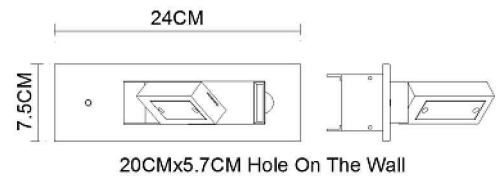

Specification Sheet

Picture:

Name: ----- Tank Recessed Wall
Lamp+Switch

Code: ----- 1645

Finish: ----- Polished

Main Material: --- Stainless steel
+ Aluminium

Shade Material: -- Stainless steel

Product size:

Lamp Source: LED

Wattage:  1x3W

Input Voltage: 220~240 V

Lumen: 143 lm

Switch: Micro Switch

Energy Efficiency Class: A

Plug: Na

Specification:

IP20

Inner Box:

Gross Weight: KGS

105*95*285(mm) 1pc

Net Weight: KGS

Outer Carton:

440*210*315(mm) 8pcs

Cable Length / Terminal Block:

Installation Instruction:

20CMx5.7CM Hole On The Wall

size:200x75xH:7