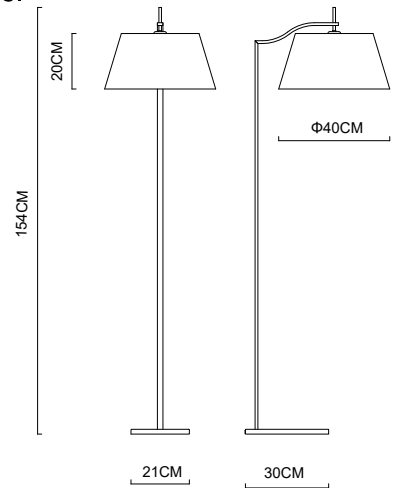

Specification Sheet

Picture:

Product size:

Name: ----- Grace Floor Lamp

Code: ----- 5901

Finish: ----- Polished

Main Material: --- Stainless steel

Shade Material: -- Fabric+PVC

Lamp Source: E27

Wattage: 1x60W / 1x12W

Input Voltage: 220~240 V

Lumen: 540 lm

Switch: Foot switch

Energy Efficiency Class:

Plug: EU

Specification:

Inner Box:

860*530*290(mm) 1pc

Gross Weight: KGS

Net Weight: KGS

Outer Carton:

880*550*610(mm) 2pcs

Installation Instruction: