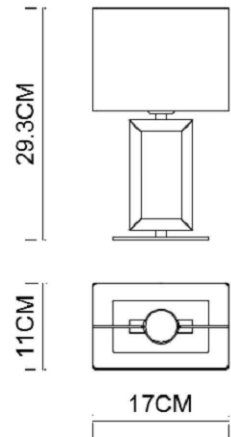

Specification Sheet

Picture:

Product size:

Name: ----- Quadrate Mini Table Lamp
Code: ----- 1091
Finish: ----- Polished
Main Material: ---- Stainless steel
Shade Material: -- Fabric+PVC

Lamp Source: E14

Wattage: 1x40W / 1x9W

Input Voltage: 220~240 V

Lumen: 340 lm

Switch: In-line Switch

Energy Efficiency Class:

Plug: EU

Specification:

Inner Box:

Gross Weight: 11.3KGS

210*150*270(mm) 1pc

Net Weight: 7.2KGS

Outer Carton:

440*320*570(mm) 8pcs

Installation Instruction: