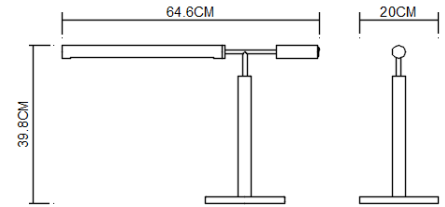

Specification Sheet

Picture:

Product size:

Name: ----- Ideal Round Table Lamp

Code: ----- 4499

Finish: ----- Polished

Main Material: --- Stainless steel

Shade Material: -- Stainless steel

Lamp Source: LED

Wattage:  4.8W

Input Voltage: 220~240 V

Lumen: lm

Switch: Rocker Switch

Energy Efficiency Class: A

Plug: EU

Specification:

IP20

Inner Box:

Gross Weight: KGS

770*260*470(mm) 1pc

Net Weight: KGS

Outer Carton:

1065*785*500(mm) 4pcs
