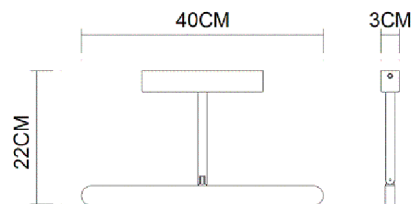

Specification Sheet

Picture:

Name: ----- Scan 400 Picture Lamp
Code: ----- 1513
Finish: ----- Polished
Main Material: -- Stainless steel
Shade Material: -- Stainless steel

Product size:

Lamp Source: LED

Wattage:  1x4.8W

Input Voltage: 220~240 V

Lumen: 600 lm

Switch: Na

Energy Efficiency Class: A

Plug: Na

Specification:

Inner Box:

450*75*265(mm) 1pc

Gross Weight: 13.8 KGS

Net Weight: 8.4 KGS

Outer Carton:

545*465*480(mm) 12pcs

Cable Length / Terminal Block:

Installation Instruction: