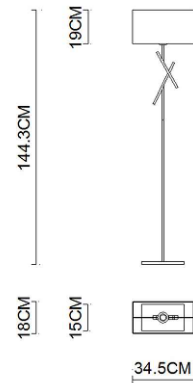

Specification Sheet

Picture:

Name: ----- Cross
Floor Lamp
Code: ----- 5169
Finish: ----- Polished
Main Material: --- Stainless steel
Shade Material: -- Fabric+PVC

Product size:

Lamp Source: E27

Wattage:  1x60W /  1x12W

Input Voltage: 220~240 V

Lumen: 540lm

Switch: Foot switch

Energy Efficiency Class:

Plug: EU

Specification:

Inner Box:

Gross Weight: 12.2KGS

725*325*250(mm) 1pc

Net Weight: 7KGS

Outer Carton:

745*345*530(mm) 2pcs

Installation Instruction: