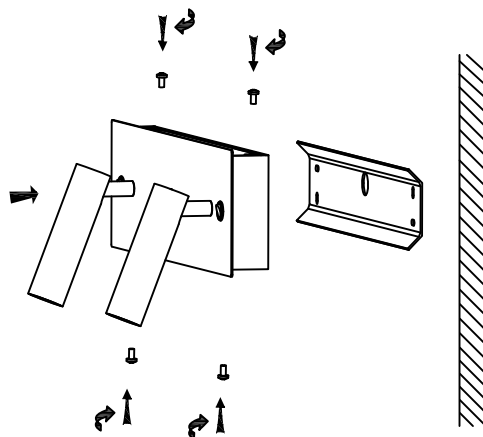

Specification Sheet

Picture:

Product size:

Name: ----- Firefly Duo 2 Wall Lamp

Code: ----- 1716

Finish: ----- Polished

Main Material: --- Stainless steel
+ Aluminium

Shade Material: -- Aluminium

IP20

Inner Box:

165*135*460(mm) 1pc

Gross Weight: KGS

Net Weight: KGS

Outer Carton:

350*290*490(mm) 4pcs

Cable Length / Terminal Block:

Installation Instruction:

size:400x110xH:36