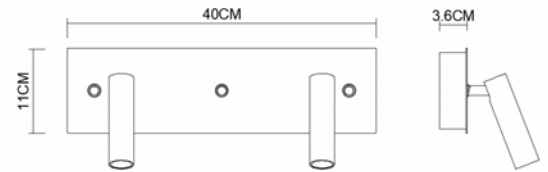

Specification Sheet

Picture:

Product size:

Name: ----- Firefly Duo 2 Wall Lamp

Code: ----- 1716

Finish: ----- Polished

Main Material: --- Stainless steel
+ Aluminium

Shade Material: -- Aluminium

Lamp Source: LED

Wattage:  15.6W

Input Voltage: 220~240 V

Lumen: 1487 lm

Switch: Rocker Switch

Energy Efficiency Class: A

Plug: Na

Specification:

IP20

Inner Box:

165*135*460(mm) 1pc

Gross Weight: KGS

Net Weight: KGS

Outer Carton:

350*290*490(mm) 4pcs

Cable Length / Terminal Block:

Installation Instruction:

size:400x110xH:36