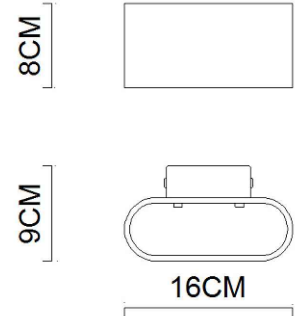

Specification Sheet

Picture:

Product size:

Name: ----- Concept Wall Lamp

Code: ----- 1235

Finish: ----- Black+Silver
White+Gold

Main Material: -- Steel

Shade Material: -- Aluminium

Inner Box:

Gross Weight: 9.5 KGS

190*130*130(mm) 1pc

Net Weight: 6 KGS

Outer Carton:

395*275*410(mm) 12pcs

Cable Length / Terminal Block:

Installation Instruction:

size:80*50*30