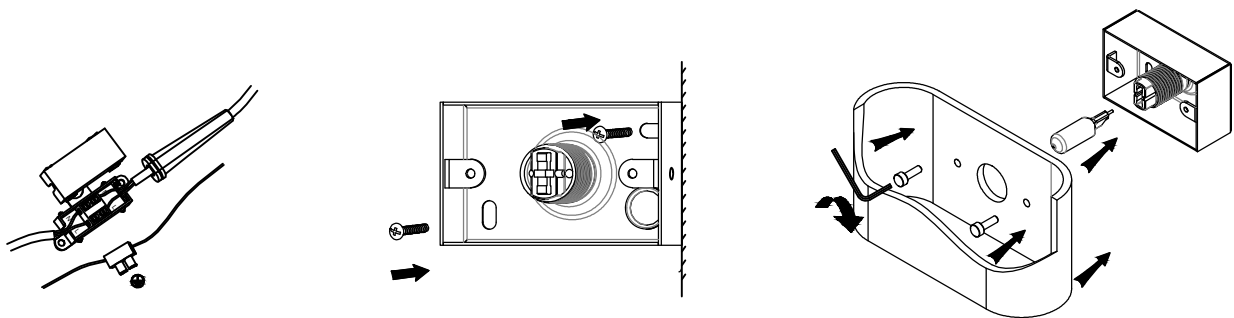

Specification Sheet

Picture:

Product size:

Name: ----- Concept Wall Lamp

Code: ----- 1235

Finish: ----- Black+Silver
White+Gold

Main Material: -- Steel

Shade Material: -- Aluminium

Inner Box:

Gross Weight: 9.5 KGS

190*130*130(mm) 1pc

Net Weight: 6 KGS

Outer Carton:

395*275*410(mm) 12pcs

Cable Length / Terminal Block:

Installation Instruction:

size:80*50*30