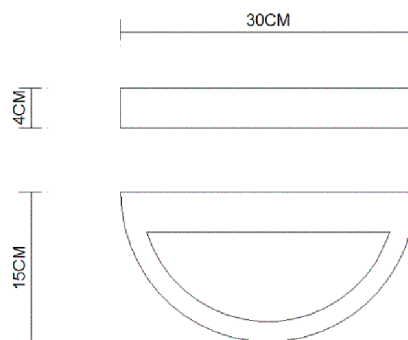

Specification Sheet

Picture:

Product size:

Name: ----- Shimmer Round
Plaster Wall Lamp
Code: ----- 1387
Finish: ----- White
Main Material: --- Plaster+Steel
Shade Material: -- Plaster

Lamp Source: LED

Wattage:  1x3W

Gross Weight: 16 KGS

360*100*215(mm) 1pc

Net Weight: 12 KGS

Outer Carton:

735*315*460(mm) 12pcs

Cable Length / Terminal Block:

Installation Instruction: