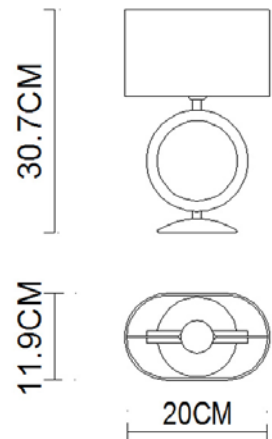

Specification Sheet

Picture:

Product size:

Name: ----- Delta Mini Table Lamp
Code: ----- 1092
Finish: ----- Polished
Main Material: --- Stainless steel
Shade Material: -- Fabric+PVC

Lamp Source: E14

Wattage: 1x40W / 1x9W

Input Voltage: 220~240 V

Lumen: 340 lm

Switch: In-line Switch

Energy Efficiency Class:

Plug: EU

Specification:

IP20

Inner Box:

Gross Weight: 8.5KGS

250*170*295(mm) 1pc

Net Weight: 4.8KGS

Outer Carton:

515*355*615(mm) 8pcs

Installation Instruction: