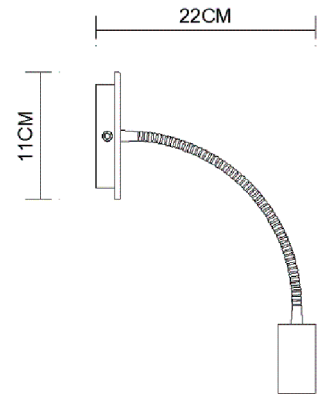

Specification Sheet

Product size:

Picture:

Simple Square With Switch

Name: ----- Wall Lamp
Code: ----- 1463
Finish: ----- Polished
Main Material: -- Stainless steel+Steel
Shade Material: -- Aluminium

Lamp Source: LED
Wattage: $\frac{1}{2}$ 1x3W
Input Voltage: 220~240 V
Lumen: 160 lm
Switch: Rocker
Energy Efficiency Class: A
Plug: Na

Specification:

Inner Box: Gross Weight: KGS
210*140*145(mm) 1pc
Net Weight: KGS
Outer Carton:
580*225*610(mm) 16pcs

Cable Length / Terminal Block:

Installation Instruction: