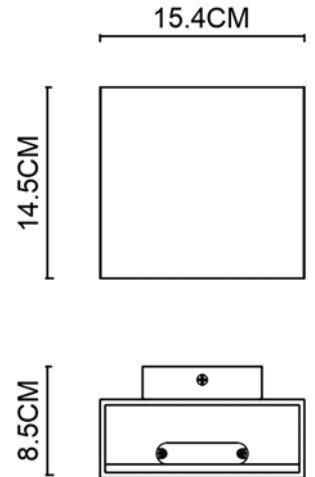

Specification Sheet

Picture:

Product size:

Name: ----- Concept 145 Rectangular Wall Lamp
Code: ----- 1794
Finish: ----- Black+Silver / White+Gold / Black / White
Main Material: --- Aluminium + Steel
Shade Material: -- Aluminium

Lamp Source: LED

Wattage: 2xMax3W

Input Voltage: 220~240 V

Lumen: 360 lm

Switch: Na

Energy Efficiency Class: A

Plug: Na

Specification:

IP20

Inner Box:

210*130*200(mm) 1pc

Gross Weight: KGS

Net Weight: KGS

Outer Carton:

440*280*430(mm) 8pcs

Cable Length / Terminal Block:

Installation Instruction:

size:90x65xH:25