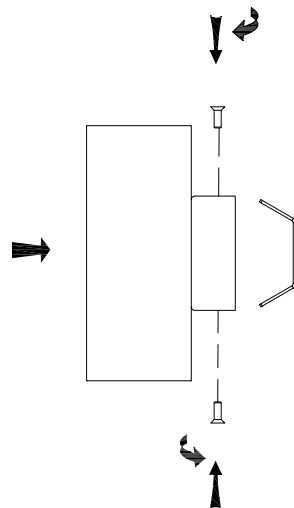

Specification Sheet

Picture:

Product size:

Name: ----- Concept 145 Rectangular Wall Lamp
Code: ----- 1794
Finish: ----- Black+Silver / White+Gold / Black / White
Main Material: --- Aluminium + Steel
Shade Material: -- Aluminium

IP20

Inner Box:

210*130*200(mm) 1pc

Gross Weight: KGS

Net Weight: KGS

Outer Carton:

440*280*430(mm) 8pcs

Cable Length / Terminal Block:

Installation Instruction:

size:90x65xH:25