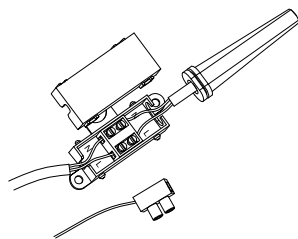

Specification Sheet

Picture:

Product size:

Name: ----- Concept 145 Rectangular Wall Lamp
Code: ----- 1794
Finish: ----- Black+Silver / White+Gold / Black / White
Main Material: --- Aluminium + Steel
Shade Material: -- Aluminium

IP20

Inner Box:

210*130*200(mm) 1pc

Gross Weight: KGS

Net Weight: KGS

Outer Carton:

440*280*430(mm) 8pcs

Cable Length / Terminal Block:

Installation Instruction:

size:90x65xH:25