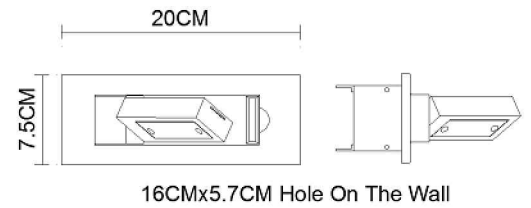

Specification Sheet

Picture:

Name: ----- Tank Recessed Wall Lamp

Code: ----- 1644

Finish: ----- Polished

Main Material: --- Stainless steel + Aluminium

Shade Material: -- Stainless steel

Product size:

IP20

Inner Box:

Gross Weight: KGS

105*95*245(mm) 1pc

Net Weight: KGS

Outer Carton:

440*210*275(mm) 8pcs

Cable Length / Terminal Block:

Installation Instruction:

16CMx5.7CM Hole On The Wall

size:200x75xH:7