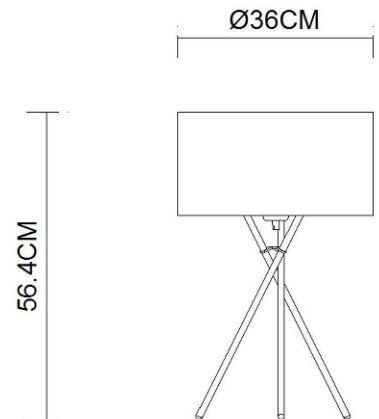

Specification Sheet

Picture:

Product size:

Name: ----- Columbus Table Lamp
Code: ----- 4451
Finish: ----- Polished
Main Material: --- Stainless steel
Shade Material: -- Fabric+PVC

Lamp Source: E27

Wattage: 1x60W / 1x12W

Input Voltage: 220~240 V

Lumen: 540 lm

Switch: In-line Switch

Energy Efficiency Class:

Plug: EU

Specification:

Inner Box:

Gross Weight: 9.16KGS

400*400*250(mm) 1pc

Net Weight: 6KGS

Outer Carton:

820*420*525(mm) 4pcs

Installation Instruction: