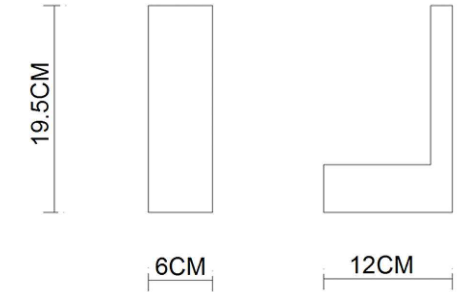

Specification Sheet

Picture:

Name: ----- Aladdin
Plaster Wall Lamp
Code: ----- 1295
Finish: ----- White
Main Material: --- Aluminium + Plaster
Shade Material: -- Plaster

Product size:

Lamp Source: LED

Wattage:  1x3W

Gross Weight: 9.6KGS

175*115*250(mm) 1pc

Net Weight: 7.2KGS

Outer Carton:

520*370*375(mm) 12pcs

Cable Length / Terminal Block:

Installation Instruction: