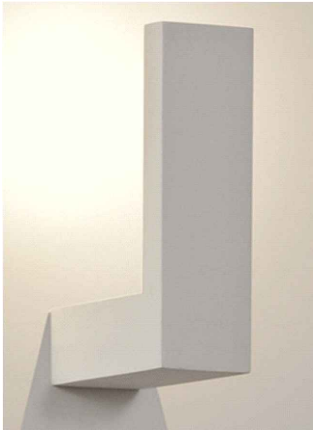

Specification Sheet

Picture:

Name: ----- Aladdin
Plaster Wall Lamp
Code: ----- 1295
Finish: ----- White
Main Material: --- Aluminium + Plaster
Shade Material: -- Plaster

Product size:

Lamp Source: LED

Wattage:  1x3W