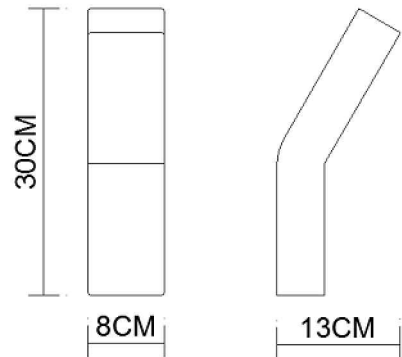

# Specification Sheet

Picture:

Name: ----- Cliff Small Plaster Wall Lamp  
Code: ----- 1283  
Finish: ----- White  
Main Material: --- Plaster+Steel  
Shade Material: -- Plaster

Product size:

Lamp Source: G9

Wattage: 1x20W

Input Voltage: 220~240 V

Lumen: 250 lm

Switch: Na

Energy Efficiency Class: C

Plug: Na

Specification:

Inner Box:

Gross Weight: KGS

200\*150\*370(mm) 1pc

Net Weight: KGS

Outer Carton:

385\*320\*430(mm) 4pcs

Cable Length / Terminal Block:

Installation Instruction: