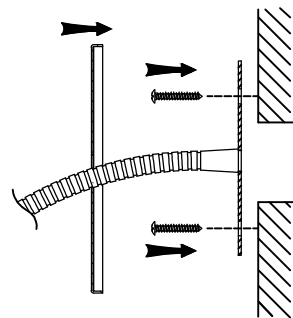

Specification Sheet

Picture:

Product size:

Name: ----- Simple Recessed Wall Lamp
Code: ----- 1381
Finish: ----- Polished
Main Material: -- Stainless steel+Steel
Shade Material: -- Aluminium

Lamp Source: LED

Inner Box:

210*140*145(mm) 1pc

Gross Weight: KGS

Net Weight: KGS

Outer Carton:

580*225*610(mm) 16pcs

Cable Length / Terminal Block:

Installation Instruction:

size:Φ110x5