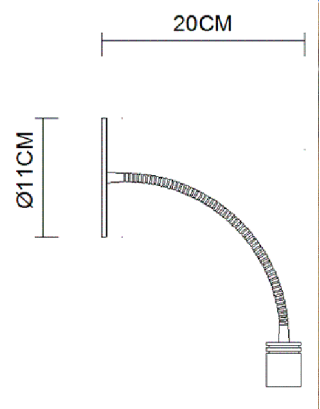

Specification Sheet

Picture:

Product size:

Name: ----- Simple Recessed Wall Lamp
Code: ----- 1381
Finish: ----- Polished
Main Material: -- Stainless steel+Steel
Shade Material: -- Aluminium

Lamp Source: LED

Wattage:  1x3W

Input Voltage: 220~240 V

Lumen: 160 lm

Switch: Na

Energy Efficiency Class: A

Plug: Na

Specification:

IP20

Inner Box:

210*140*145(mm) 1pc

Gross Weight: KGS

Net Weight: KGS

Outer Carton:

580*225*610(mm) 16pcs

Cable Length / Terminal Block:

Installation Instruction:

size:Φ110x5