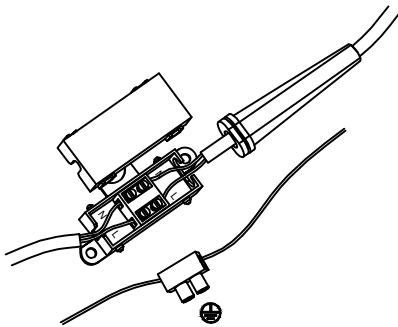

Specification Sheet

Picture:

Product size:

Name: ----- Simple Recessed Wall Lamp
Code: ----- 1381
Finish: ----- Polished
Main Material: -- Stainless steel+Steel
Shade Material: -- Aluminium

Lamp Source: LED

Inner Box:

210*140*145(mm) 1pc

Gross Weight: KGS

Net Weight: KGS

Outer Carton:

580*225*610(mm) 16pcs

Cable Length / Terminal Block:

Installation Instruction:

size:Φ110x5