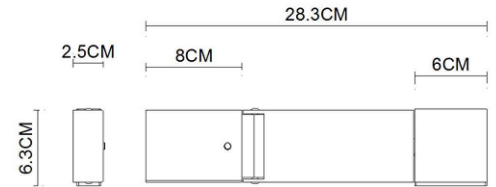

Specification Sheet

Picture:

Product size:

Name: ----- Doctor Wall Lamp

Code: ----- 1595

Finish: ----- Polished

Main Material: --- Stainless steel

Shade Material: -- Stainless steel

Inner Box:

Gross Weight: KGS

105*65*335(mm) 1pc

Net Weight: KGS

Outer Carton:

280*230*360(mm) 8pcs

Cable Length / Terminal Block:

Installation Instruction: