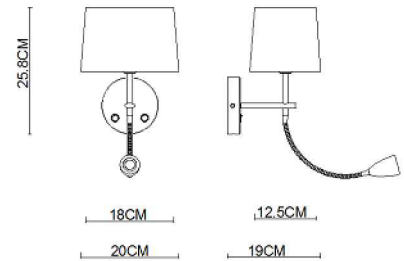

# Specification Sheet

Picture:

Product size:

Name: ----- Optic-LED Wall Lamp  
Code: ----- 1544  
Finish: ----- Polished  
Main Material: ---- Stainless steel  
Shade Material: -- Fabric+PVC

Lamp Source: E14+LED

Wattage: 1x40W / 1x9W + 1x1W LED

Input Voltage: 220~240 V

Lumen: 340 lm

Switch: Rocke

Energy Efficiency Class:

Plug: Na

Specification:

Inner Box:

Gross Weight: KGS

260\*180\*245(mm) 1pc

Net Weight: KGS

Outer Carton:

540\*380\*510(mm) 8pcs

Cable Length / Terminal Block:

Installation Instruction:

size:Ø115xH:25