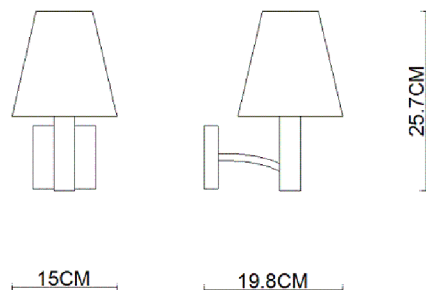

# Specification Sheet

Picture:

Product size:

Name: ----- Pyramid Wall Lamp

Code: ----- 1056

Finish: ----- Polished

Main Material: --- Stainless steel

Shade Material: -- Fabric+PVC

Inner Box:

Gross Weight: 15.7 KGS

190\*170\*240(mm) 1pc

Net Weight: 9.6 KGS

Outer Carton:

700\*590\*510(mm) 24pcs

Cable Length / Terminal Block:

Installation Instruction:

size:90x90xH:20