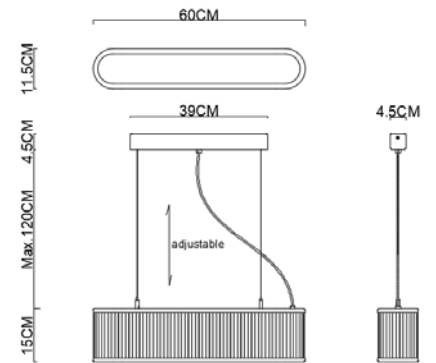

Specification Sheet

Picture:

Name: ----- Cool
Code: ----- 3884
Finish: ----- Polished
Main Material: --- Stainless steel
Shade Material: -- Clear Glass

Product size:

Lamp Source: LED

Wattage: 1x10W

Input Voltage: 220~240 V 50Hz/60Hz

Lumen: 950 lm

Switch: Na

CRI: 80

Plug: Na

Color Temperature: 3000K

Energy Efficiency Class: A⁺⁺ A⁺ A

Specification:

Inner Box:

Gross Weight: KGS

660x175x260(mm) 1pc

Net Weight: 4.8 KGS

Outer Carton:

680x370x545(mm) 4pcs

Cable Length / Terminal Block:

Installation Instruction: