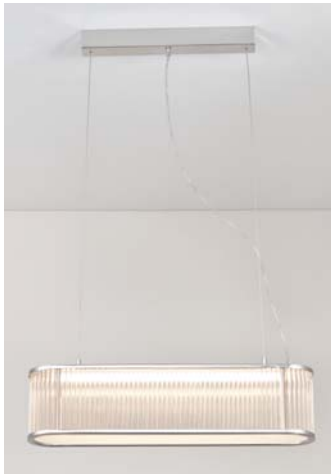

Specification Sheet

Picture:

Name: ----- Cool
Code: ----- 3884
Finish: ----- Polished
Main Material: --- Stainless steel
Shade Material: -- Clear Glass

Product size:

Lamp Source: LED

Wattage: 1x10W

Input Voltage: 220~240 V 50Hz/60Hz

Lumen: 950 lm

Switch: Na

CRI: 80

Plug: Na

Color Temperature: 3000K

Energy Efficiency Class: A⁺⁺ A⁺ A

Specification:

Inner Box: