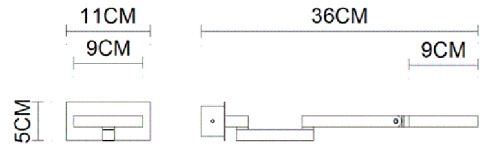

Specification Sheet

Picture:

Product size:

Name: ----- Square Solo
Swing Wall Lamp

Code: ----- 1238

Finish: ----- Polished

Main Material: -- Stainless steel

Shade Material: -- Stainless steel

Inner Box:

405*90*150(mm) 1pc

Gross Weight: 9.1 KGS

Net Weight: 5.8 KGS

Outer Carton:

420*380*480(mm) 12pcs

Cable Length / Terminal Block:

Installation Instruction: