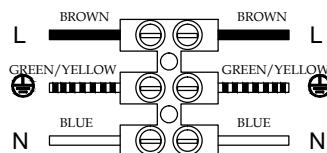

Specification Sheet

Picture:

Product size:

Name: ----- Square Solo
Swing Wall Lamp

Code: ----- 1238

Finish: ----- Polished

Main Material: -- Stainless steel

Shade Material: -- Stainless steel

Lamp Source: LED

Wattage:  1x3W

Input Voltage: 220~240 V

Lumen: 160 lm

Switch: Na

Energy Efficiency Class: A

Plug: Na

Specification:

Inner Box:

405*90*150(mm) 1pc

Gross Weight: 9.1 KGS

Net Weight: 5.8 KGS

Outer Carton:

420*380*480(mm) 12pcs

Cable Length / Terminal Block:

Installation Instruction: