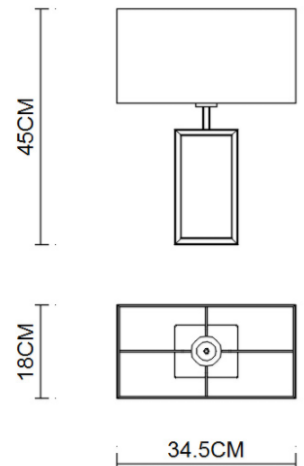

Specification Sheet

Picture:

Product size:

Name: ----- Frame Oblong Small Table Lamp

Code: ----- 4671

Finish: ----- Polished

Main Material: --- Stainless steel

Shade Material: -- Fabric+PVC

Inner Box:

Gross Weight: KGS

395x225x380(mm) 1pc

Net Weight: KGS

Outer Carton:

695x415x785(mm) 6pcs

Installation Instruction: