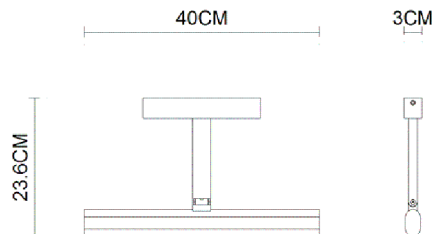

Specification Sheet

Picture:

Name: ----- Project 400 Picture Lamp
Code: ----- 1495
Finish: ----- Polished
Main Material: -- Stainless steel
Shade Material: -- Stainless steel

Product size:

Lamp Source: LED

Wattage: ⏏ 1x4.8W

Input Voltage: 220~240 V

Lumen: 600 lm

Switch: Na

Energy Efficiency Class: A

Plug: Na

Specification:

Inner Box:

450*85*285(mm) 1pc

Gross Weight: 17.2 KGS

Net Weight: 11 KGS

Outer Carton:

585*465*540(mm) 12pcs

Cable Length / Terminal Block:

Installation Instruction: