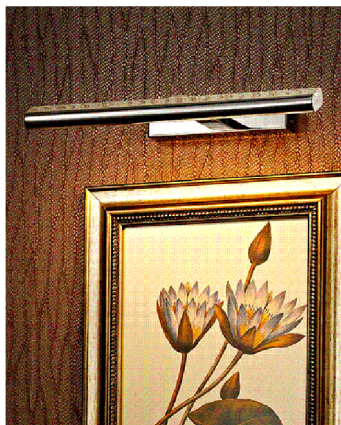

Specification Sheet

Picture:

Name: ----- Project 400 Picture Lamp
Code: ----- 1495
Finish: ----- Polished
Main Material: -- Stainless steel
Shade Material: -- Stainless steel

Product size:

Lamp Source: LED

Wattage: ⏏ 1x4.8W

Input Voltage: 220~240 V

Lumen: 600 lm

Switch: Na

Energy Efficiency Class: A

Plug: Na

Specification:

Inner Box: