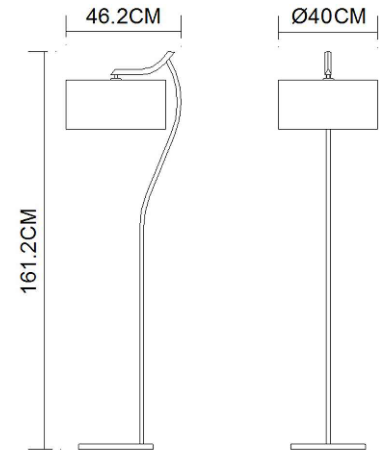

Specification Sheet

Picture:

Product size:

Name: ----- Windsor Floor Lamp
Code: ----- 5423
Finish: ----- Polished
Main Material: --- Stainless steel
Shade Material: -- Fabric+PVC

Lamp Source: E27

Wattage:  1x60W /  1x12W

Input Voltage: 220~240 V

Lumen: 540 lm

Switch: Foot switch

Energy Efficiency Class:

Plug: EU

Specification:

Inner Box:

Gross Weight: 18.3KGS

870*435*320(mm) 1pc

Net Weight: 9.4KGS

Outer Carton:

890*455*660(mm) 2pcs

Installation Instruction: