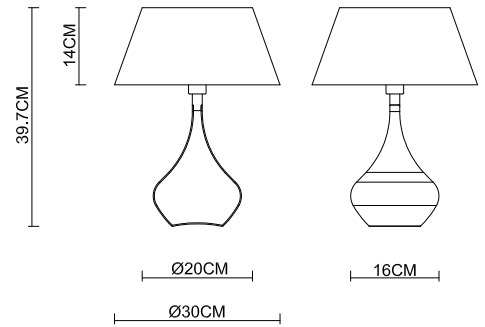

Specification Sheet

Picture:

Product size:

Name: ----- Tom Table Lamp

Code: ----- 4023

Finish: ----- Chrome
/ Matt Smooth Black

Main Material: --- steel

Shade Material: -- Fabric+PVC

Lamp Source: E14

Wattage: 1x40W / 1x9W

Input Voltage: 220~240 V

Lumen: 540 lm

Switch: In-line Switch

Energy Efficiency Class:

Plug: EU

Specification:

Inner Box:

Gross Weight: KGS

345*345*340(mm) 1pc

Net Weight: KGS

Outer Carton:

710*365*370(mm) 2pcs

Installation Instruction: