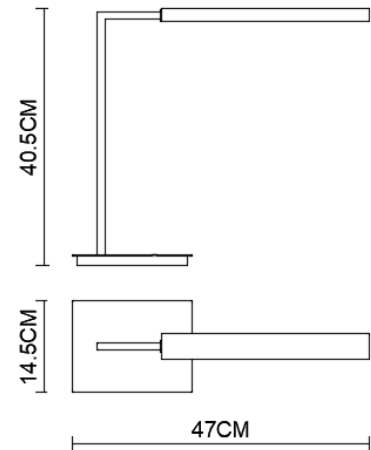

Specification Sheet

Picture:

Name: ----- Axis Table Lamp

Code: ----- 4685

Finish: ----- Polished

Main Material: --- Stainless steel + Steel

Shade Material: -- Stainless steel

Product size:

Lamp Source: LED

Wattage: $\frac{1}{2}$ 1x4.3W

Input Voltage: 220~240 V

Lumen: 530 lm

Switch: Micro Switch

Energy Efficiency Class: A

Plug: Na

Specification:

IP20

Inner Box:

Gross Weight: 8.4 KGS

520*175*460(mm) 1pc

Net Weight: 5.6 KGS

Outer Carton:

535*370*480(mm) 2pcs

Installation Instruction: