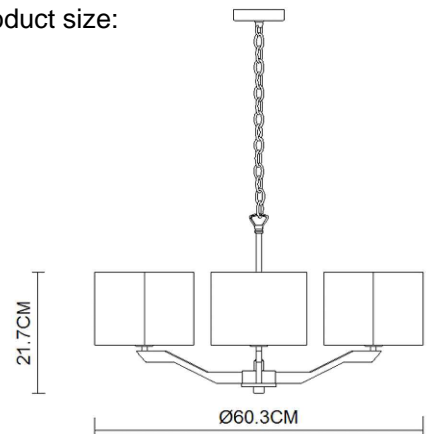

Specification Sheet

Picture:

Product size:

Name: ----- Origin 3 pendant

Code: ----- 3469

Finish: ----- Polished

Main Material: --- Stainless steel
+ Steel

Shade Material: -- Fabric+PVC

Lamp Source: E14

Wattage: 3x40W / 3x9W

Input Voltage: 220~240 V

Lumen: 1020 lm

Switch: Na

Energy Efficiency Class:

Plug: Na

Specification:

IP20

Inner Box:

Gross Weight: 7 KGS

505*230*460(mm) 1pc

Net Weight: 2.6KGS

Outer Carton:

520*480*490(mm) 2pcs

Cable Length / Terminal Block: