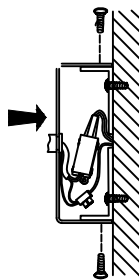

# Specification Sheet

Picture:

Product size:

Name: ----- Fly-LED Wall Lamp  
Code: ----- 1193  
Finish: ----- Polished  
Main Material: --- Stainless steel  
Shade Material: -- Fabric+PVC

Lamp Source: E14+LED

Gross Weight: 8.8KGS

345\*235\*175(mm) 1pc

Net Weight: 4.8KGS

Outer Carton:

490\*360\*735(mm) 8pcs

Cable Length / Terminal Block:

Installation Instruction:

size:Ø115xH:20