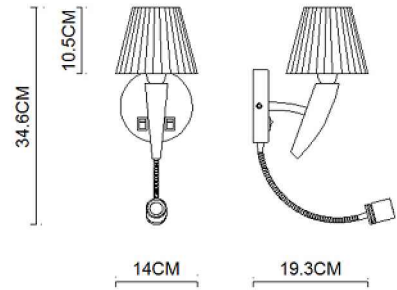

# Specification Sheet

Picture:

Product size:

Name: ----- Fly-LED Wall Lamp  
Code: ----- 1193  
Finish: ----- Polished  
Main Material: --- Stainless steel  
Shade Material: -- Fabric+PVC

Lamp Source: E14+LED

Wattage: 1x40W / 1x9W + 1x1W LED

Input Voltage: 220~240 V

Lumen: 440 lm

Switch: Na

Energy Efficiency Class:

Plug: Na

Specification:

Inner Box:

Gross Weight: 8.8KGS

345\*235\*175(mm) 1pc

Net Weight: 4.8KGS

Outer Carton:

490\*360\*735(mm) 8pcs

Cable Length / Terminal Block:

Installation Instruction:

size:Ø115xH:20