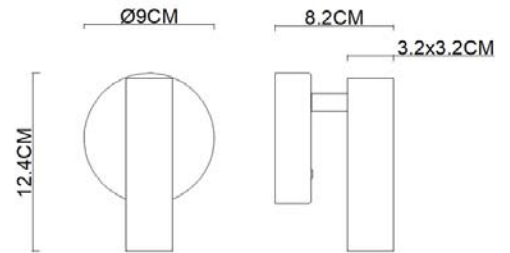

Specification Sheet

Picture:

Product size:

Name: ----- Dida Round Base+Square
Wall Lamp

Code: ----- 1788

Finish: ----- Polished

Main Material: ---- Stainless steel
+ Aluminium

Shade Material: -- Aluminium

IP20

Inner Box:

130*115*185(mm) 1pc

Gross Weight: KGS

Net Weight: KGS

Outer Carton:

280*250*400(mm) 8pcs

Cable Length / Terminal Block: