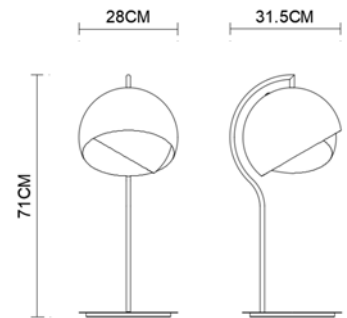

Specification Sheet

Picture:

Product size:

Name: Armet
Table Lamp
Code: 4032
Finish: Polished Chrome+White
Black+White
White
Main Material: Steel
Shade Material: Steel

Lamp Source: E27

Wattage: 1x60W 1x12W

Input Voltage: 220~240 V

Lumen: 540lm

Switch: Na

Energy Efficiency Class: B C

Plug: Na

Specification:

Inner Box:

Gross Weight: 35.4KGS

375*375*770(mm) 1pc

Net Weight: 25.2KGS

Outer Carton:

770*770*795(mm) 4pcs

Installation Instruction: