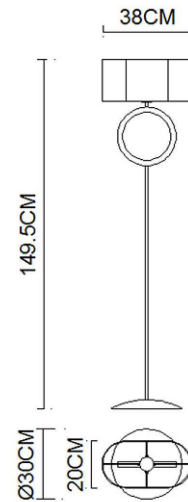

# Specification Sheet

Picture:

Product size:

Name: ----- Delta Floor Lamp  
Code: ----- 5070  
Finish: ----- Polished  
Main Material: ---- Stainless steel  
Shade Material: -- Fabric+PVC

Lamp Source: E27

Wattage: 1x60W / 1x12W

Input Voltage: 220~240 V

Lumen: 540 lm

Switch: Foot switch

Energy Efficiency Class:

Plug: EU

Specification:

Inner Box:

Gross Weight: 24.2KGS

750\*335\*240(mm) 1pc

Net Weight: 14.4KGS

Outer Carton:

765\*690\*510(mm) 4pcs

Installation Instruction: