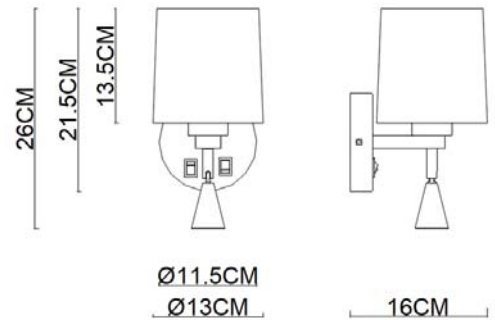

Specification Sheet

Picture:

Product size:

Name: ----- Elsa Knuckle Joint
+ Cone Wall Lamp
Code: ----- 1740
Finish: ----- Polished+Chrome
Main Material: --- Stainless steel +
Steel + Aluminium
Shade Material: -- Fabric+PVC

Lamp Source: E27+LED

Wattage: 1x40W / 1x9W + 1x1W

Input Voltage: 220~240 V

Lumen: E27(40W) 340lm + LED 1W 114lm

Switch: Rocker Switch

Energy Efficiency Class: Class 1

Plug: Na

Specification:

Inner Box:

Gross Weight: KGS

240*175*330(mm) 1pc

Net Weight: KGS

Outer Carton:

500*370*685(mm) 8pcs

Cable Length / Terminal Block:

Installation Instruction:

size:φ115*26.5