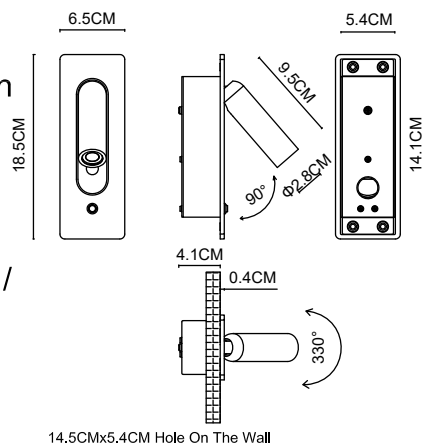

Specification Sheet

Picture:

Product size:

Name: ----- Page Wall Lamp +Button Switch

Code: ----- 1886

Finish: ----- Chrome / Brushed
/ Bronze / Black / White /
Gold Brushed /Copper Brushed /
Bronze+Gold Brushed

Main Material: - Steel + Aluminium

Lamp Source: LED

Wattage: 1x3W Max

Input Voltage: 220~240 V

Lumen: 180 lm

Switch: Button Switch

CRI80 3000K Driver incl.

Plug: Na

Specification:

IP20

Inner Box:

100x100x225(mm) 1pc

Gross Weight: KGS

Net Weight: KGS

Outer Carton:

425x220x475(mm) 16pcs

Cable Length / Terminal Block:

Installation Instruction: