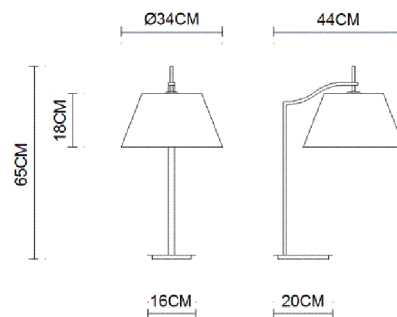

# Specification Sheet

Picture:

Product size:

Name: ----- Grace Table Lamp

Code: ----- 4342

Finish: ----- Polished

Main Material: --- Stainless steel

Shade Material: -- Fabric+PVC

Inner Box:

Gross Weight: 20.6KGS

690\*370\*290(mm) 1pc

Net Weight: 12KGS

Outer Carton:

760\*710\*610(mm) 4pcs

Installation Instruction: