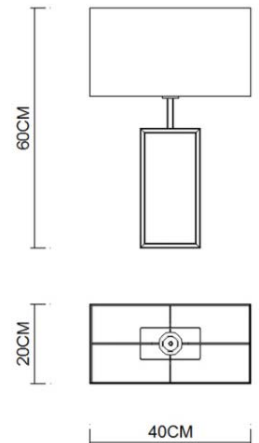

Specification Sheet

Picture:

Product size:

Name: ----- Frame Oblong Big Table Lamp

Code: ----- 4686

Finish: ----- Polished

Main Material: --- Stainless steel

Shade Material: -- Fabric+PVC

Inner Box:

Gross Weight: KGS

450x250x490(mm) 1pc

Net Weight: KGS

Outer Carton:

920x520x515(mm) 4pcs

Installation Instruction: