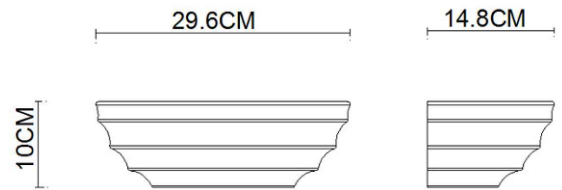

Specification Sheet

Picture:

Name: ----- Fable Plaster
Wall Lamp

Code: ----- 1548

Finish: ----- White

Main Material: --- Plaster

Shade Material: -- Plaster

Product size:

IP20

Inner Box:

Gross Weight: KGS

346*198*150(mm) 1pc

Net Weight: KGS

Outer Carton:

712*416*330(mm) 8pcs

Cable Length / Terminal Block: