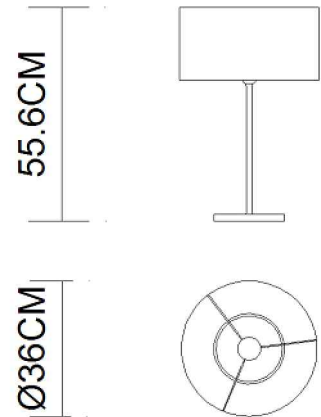

Specification Sheet

Picture:

Name: — — — Quiet Table Lamp

Code: — — — 4427

Finish: — — — Polished + Black

Main Material: — — Stainless steel + Glass

Shade Material: — Fabric+PVC

Product size:

Lamp Source: E27

Wattage: 1x60W / 1x12W

Input Voltage: 220~240 V

Lumen: 540 lm

Switch: In-line Switch

Energy Efficiency Class:

Plug: Eu

Specification:

Inner Box:

Gross Weight: 7.4 KGS

415*415*505(mm) 1pc

Net Weight: 2.8 KGS

Outer Carton:

855*435*530(mm) 2pcs

Cable Length / Terminal Block:

Installation Instruction: