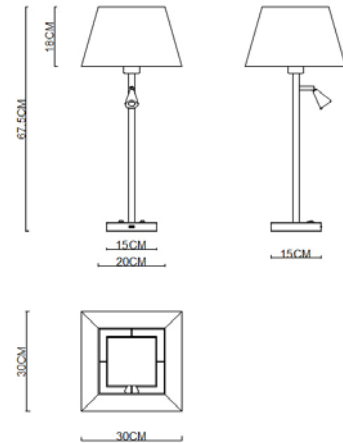

# Specification Sheet

Picture:

Name: ----- Darwin Square Table Lamp  
Code: ----- 4744  
Finish: ----- Polished+Chrome  
Main Material: --- Stainless steel + Steel +Aluminium  
Shade Material: -- Fabric+PVC

Product size:

Lamp Source: E27 +LED

Wattage: 1x40W / 1x9W + 1x1W

Input Voltage: 220~240 V

USB OUTPUT: 5V 1A

Switch: Rocker Switch

Lumen: E27(60W) 540lm + LED 1W 114lm

Plug: EU

Energy Efficiency Class: Class 2

Specification:

IP20

Inner Box:

Gross Weight: KGS

610\*340\*340(mm) 1pc

Net Weight: KGS

Outer Carton:

705\*630\*710(mm) 1/4pcs

Installation Instruction: