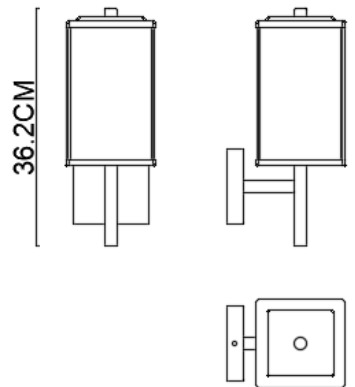

Specification Sheet

Picture:

Product size:

Name: ----- Gazebo Square Wall Lamp

13.5CM

18CM

Code: ----- 1858

Finish: ----- Textured Black

Main Material: --- Stainless steel

Shade Material: -- Clear Glass

Lamp Source: E27

Wattage: MAX 40W

Input Voltage: 220~240 V

Lumen:

Switch: Na

CRI:

Plug: Na

Color Temperature:

Energy Efficiency Class:

Specification:

IP44

Inner Box:

Gross Weight: KGS

260*215*440(mm) 1pc

Net Weight: 2.3 KGS

Outer Carton:

880*540*470(mm) 8pcs

Cable Length / Terminal Block:

Installation Instruction: