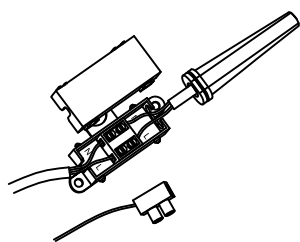

Specification Sheet

Picture:

Product size:

Name: ----- Tango Wall Lamp
Code: ----- 1825
Finish: ----- Polished
Main Material: --- Stainless steel
+ Opal Glass
Shade Material: -- Opal Glass

Lamp Source: LED

Inner Box:

300*105*250(mm) 1pc

Gross Weight: KGS

Net Weight: KGS

Outer Carton:

670*315*530(mm) 12pcs

Cable Length / Terminal Block:

Installation Instruction:

size: 80*52*21