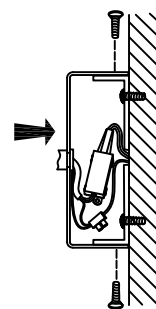

Specification Sheet

Picture:

Product size:

Name: ----- Tango Wall Lamp
Code: ----- 1825
Finish: ----- Polished
Main Material: --- Stainless steel
+ Opal Glass
Shade Material: -- Opal Glass

Lamp Source: LED

Inner Box:

300*105*250(mm) 1pc

Gross Weight: KGS

Net Weight: KGS

Outer Carton:

670*315*530(mm) 12pcs

Cable Length / Terminal Block:

Installation Instruction:

size: 80*52*21