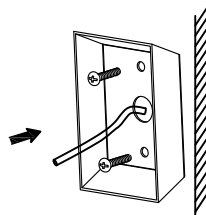

Specification Sheet

Picture:

Product size:

Name: ----- Tango Wall Lamp
Code: ----- 1825
Finish: ----- Polished
Main Material: --- Stainless steel
+ Opal Glass
Shade Material: -- Opal Glass

Lamp Source: LED

Inner Box:

300*105*250(mm) 1pc

Gross Weight: KGS

Net Weight: KGS

Outer Carton:

670*315*530(mm) 12pcs

Cable Length / Terminal Block:

Installation Instruction:

size: 80*52*21