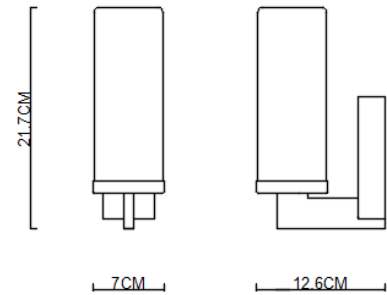

Specification Sheet

Picture:

Product size:

Name: ----- Tango Wall Lamp
Code: ----- 1825
Finish: ----- Polished
Main Material: --- Stainless steel
+ Opal Glass
Shade Material: -- Opal Glass

Lamp Source: LED

Wattage:  1X6W

Input Voltage: 220~240 V

Lumen: 550 lm

Switch: Na

Energy Efficiency Class: A

Plug: Na

Specification:

IP44

Inner Box:

300*105*250(mm) 1pc

Gross Weight: KGS

Net Weight: KGS

Outer Carton:

670*315*530(mm) 12pcs

Cable Length / Terminal Block:

Installation Instruction:

size: 80*52*21