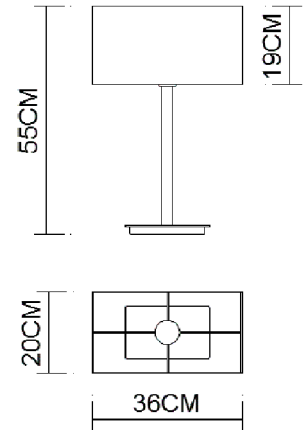

Specification Sheet

Picture:

Product size:

Name: ----- Level Rectangular
Table Lamp
Code: ----- 4325
Finish: ----- Polished
Main Material: --- Stainless steel
Shade Material: -- Fabric+PVC

Lamp Source: E27

Wattage: 1x60W / 1x12W

Input Voltage: 220~240 V

Lumen: 540 lm

Switch: In-line Switch

Energy Efficiency Class:

Plug: EU

Specification:

Inner Box:

Gross Weight: 18 KGS

385*225*465(mm) 1pc

Net Weight: 11.7 KGS

Outer Carton:

785*465*960(mm) 8pcs

Installation Instruction: