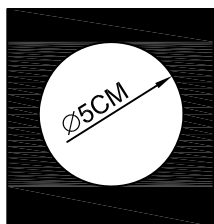

Inner Box:

210*210*135(mm) 1pc

Gross Weight: KGS

Net Weight: KGS

Outer Carton:

440*440*705(mm) 20pcs

Open the hole in the fixing board
size:Ø5CM

Cable Length / Terminal Block: