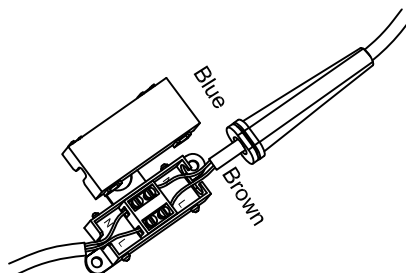

Specification Sheet

Picture:

Name: ----- Andie Recessed
Round+Hose
Wall Lamp

Code: ----- 1754

Finish: ----- Polished+Chrome

Main Material: --- Stainless steel

Shade Material: -- Aluminium

Product size:

Inner Box:

210*210*135(mm) 1pc

Gross Weight: KGS

Net Weight: KGS

Outer Carton:

440*440*705(mm) 20pcs

Open the hole in the fixing board
size:Ø5CM

Cable Length / Terminal Block: