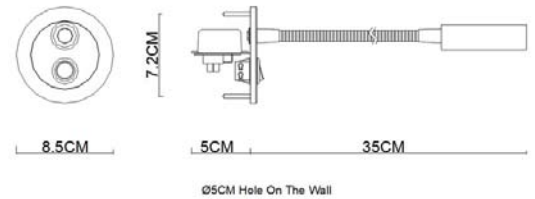

Specification Sheet

Picture:

Name: ----- Andie Recessed
Round+Hose
Wall Lamp

Code: ----- 1754

Finish: ----- Polished+Chrome

Main Material: --- Stainless steel

Shade Material: -- Aluminium

Product size:

Lamp Source: LED

Wattage: 1xMax1W

Input Voltage: 220~240 V

Lumen: 85 lm

Switch: Rocker

Energy Efficiency Class:Class 1

Plug: Na

Specification:

Inner Box:

210*210*135(mm) 1pc

Gross Weight: KGS

Net Weight: KGS

Outer Carton:

440*440*705(mm) 20pcs

Open the hole in the fixing board
size:Ø5CM

Cable Length / Terminal Block: