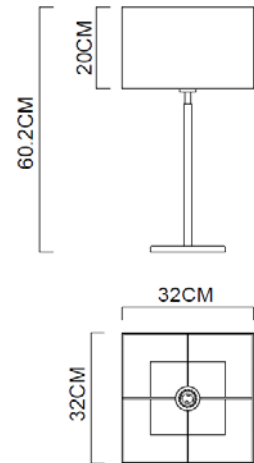

Specification Sheet

Picture:

Product size:

Name: ----- Spruce Table Lamp
Code: ----- 4913
Finish: ----- Polished
Main Material: --- Stainless steel
Shade Material: -- Fabric+PVC

Lamp Source: E27

Wattage: 1x60W / 1x12W

Input Voltage: 220~240 V

Lumen: 540 lm

Switch: In-line Switch

Energy Efficiency Class:

Plug: EU

Specification:

IP20

Inner Box:

Gross Weight: KGS

365*365*525(mm) 1pc

Net Weight: KGS

Outer Carton:

750*385*550(mm) 2pcs

Installation Instruction: