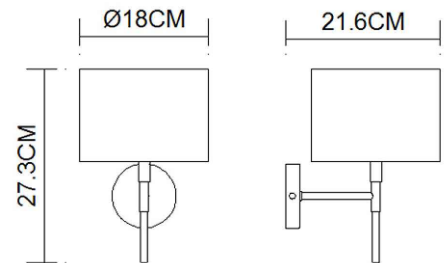

Specification Sheet

Picture:

Product size:

Name: ----- Tendency Wall Lamp
Code: ----- 1501
Finish: ----- Polished
Main Material: ---- Stainless steel
Shade Material: -- Fabric+PVC

Lamp Source: E14

Wattage: 1x40W / 1x9W

Input Voltage: 220~240 V

Lumen: 340 lm

Switch: Na

Energy Efficiency Class:

Plug: Na

Specification:

Inner Box:

Gross Weight: 8.4KGS

265*215*280(mm) 1pc

Net Weight: 3.2KGS

Outer Carton:

550*450*590(mm) 8pcs

Cable Length / Terminal Block:

Installation Instruction: