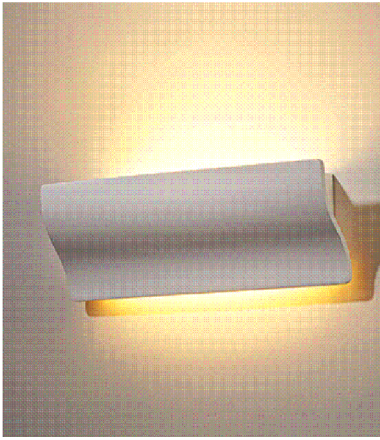

Specification Sheet

Picture:

Product size:

Name: ----- Waterfall Plaster
Wall Lamp
Code: ----- 1413
Finish: ----- White
Main Material: --- Plaster+Steel
Shade Material: -- Plaster

Lamp Source: 2G11
Input Voltage: 220~240 V
Switch: Na
Plug: Na

Wattage:  1x24W
Lumen: 1530 lm
Energy Efficiency Class:

Specification:

Inner Box:
235*155*580(mm) 1pc
Outer Carton:
595*330*500(mm) 4pcs

Gross Weight: 12 KGS
Net Weight: 8.8 KGS

Cable Length / Terminal Block: