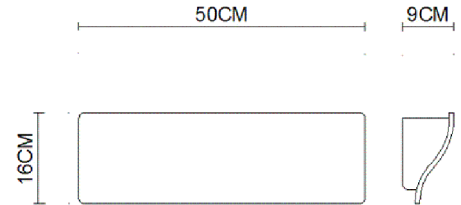

Specification Sheet

Picture:

Product size:

Name: ----- Waterfall Plaster
Wall Lamp
Code: ----- 1413
Finish: ----- White
Main Material: --- Plaster+Steel
Shade Material: -- Plaster

Lamp Source: 2G11
Input Voltage: 220~240 V
Switch: Na
Plug: Na

Wattage:  1x24W
Lumen: 1530 lm
Energy Efficiency Class:

Specification:

Inner Box:
235*155*580(mm) 1pc
Outer Carton:
595*330*500(mm) 4pcs

Gross Weight: 12 KGS
Net Weight: 8.8 KGS

Cable Length / Terminal Block: