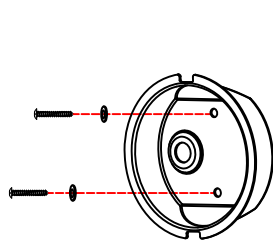

Plug: Na

Specification:

IP44

Inner Box:

190*190*240(mm) 1pc

Gross Weight: KGS

Net Weight: KGS

Outer Carton:

400*400x505(mm) 8pcs

Cable Length / Terminal Block:

This product must be earthed

Installation Instruction:

size: Ø102*26