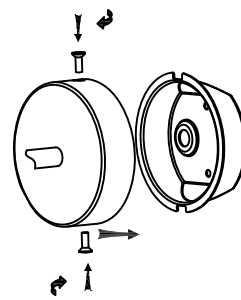

Specification Sheet

Picture:

Name: ----- Pearl Wall Lamp

Code: ----- 1809

Finish: ----- Polished/Matte Nicke

Main Material: --- Stainless steel
+ Opal Glass

Shade Material: -- Opal Glass

Product size:

Plug: Na

Specification:

IP44

Inner Box:

190*190*240(mm) 1pc

Gross Weight: KGS

Net Weight: KGS

Outer Carton:

400*400x505(mm) 8pcs

Cable Length / Terminal Block:

This product must be earthed

Installation Instruction:

size: Ø102*26