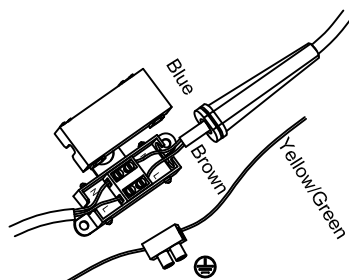

Specification Sheet

Picture:

Name: ----- Pearl Wall Lamp

Code: ----- 1809

Finish: ----- Polished/Matte Nicke

Main Material: --- Stainless steel
+ Opal Glass

Shade Material: -- Opal Glass

Product size:

Plug: Na

Specification:

IP44

Inner Box:

190*190*240(mm) 1pc

Gross Weight: KGS

Net Weight: KGS

Outer Carton:

400*400x505(mm) 8pcs

Cable Length / Terminal Block:

This product must be earthed

Installation Instruction:

size: Ø102*26