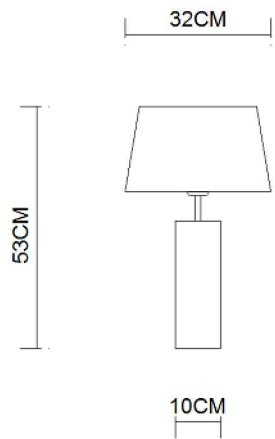

# Specification Sheet

Picture:

Name: — — — Classic Square Table Lamp

Code: — — — 4454 + 6005

Finish: — — — Polished

Main Material: — — Stainless steel

Shade Material: — Fabric+PVC

Product size:

Lamp Source: E27

Wattage:  1x60W /  1x12W

Input Voltage: 220~240 V

Lumen: 540 lm

Switch: In-line Switch

Energy Efficiency Class:

Plug: Eu

Specification:

Inner Box:

Gross Weight: 9 KGS

365\*365\*450(mm) 1pc

Net Weight: 4 KGS

Outer Carton:

750\*750\*470(mm) 4pcs

Cable Length / Terminal Block:

Installation Instruction: