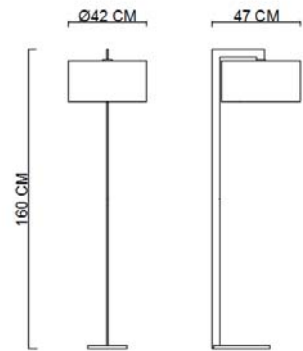

Specification Sheet

Picture:

Product size:

Name: ----- Guard Floor Lamp
Code: ----- 4781
Finish: ----- Polished
Main Material: --- Stainless steel
Shade Material: -- Fabric+PVC

Lamp Source: E27

Wattage:  1x60W /  1x12W

Input Voltage: 220~240 V

Lumen: 540 lm

Switch: Foot switch

Energy Efficiency Class:

Plug: EU

Specification:

Inner Box:

Gross Weight: KGS

925*610*320(mm) 1pc

Net Weight: KGS

Outer Carton:

945*630*670(mm) 2pcs

Installation Instruction: