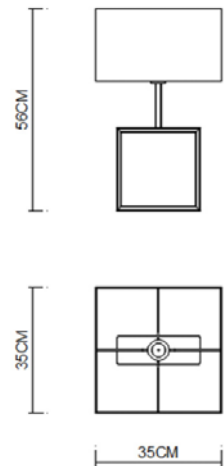

# Specification Sheet

Picture:

Name: ----- Frame Square Big Table Lamp

Code: ----- 4688

Finish: ----- Polished

Main Material: --- Stainless steel

Shade Material: -- Fabric+PVC

Product size:

Inner Box:

Gross Weight: KGS

395x395x480(mm) 1pc

Net Weight: KGS

Outer Carton:

810x810x505(mm) 4pcs

Installation Instruction: